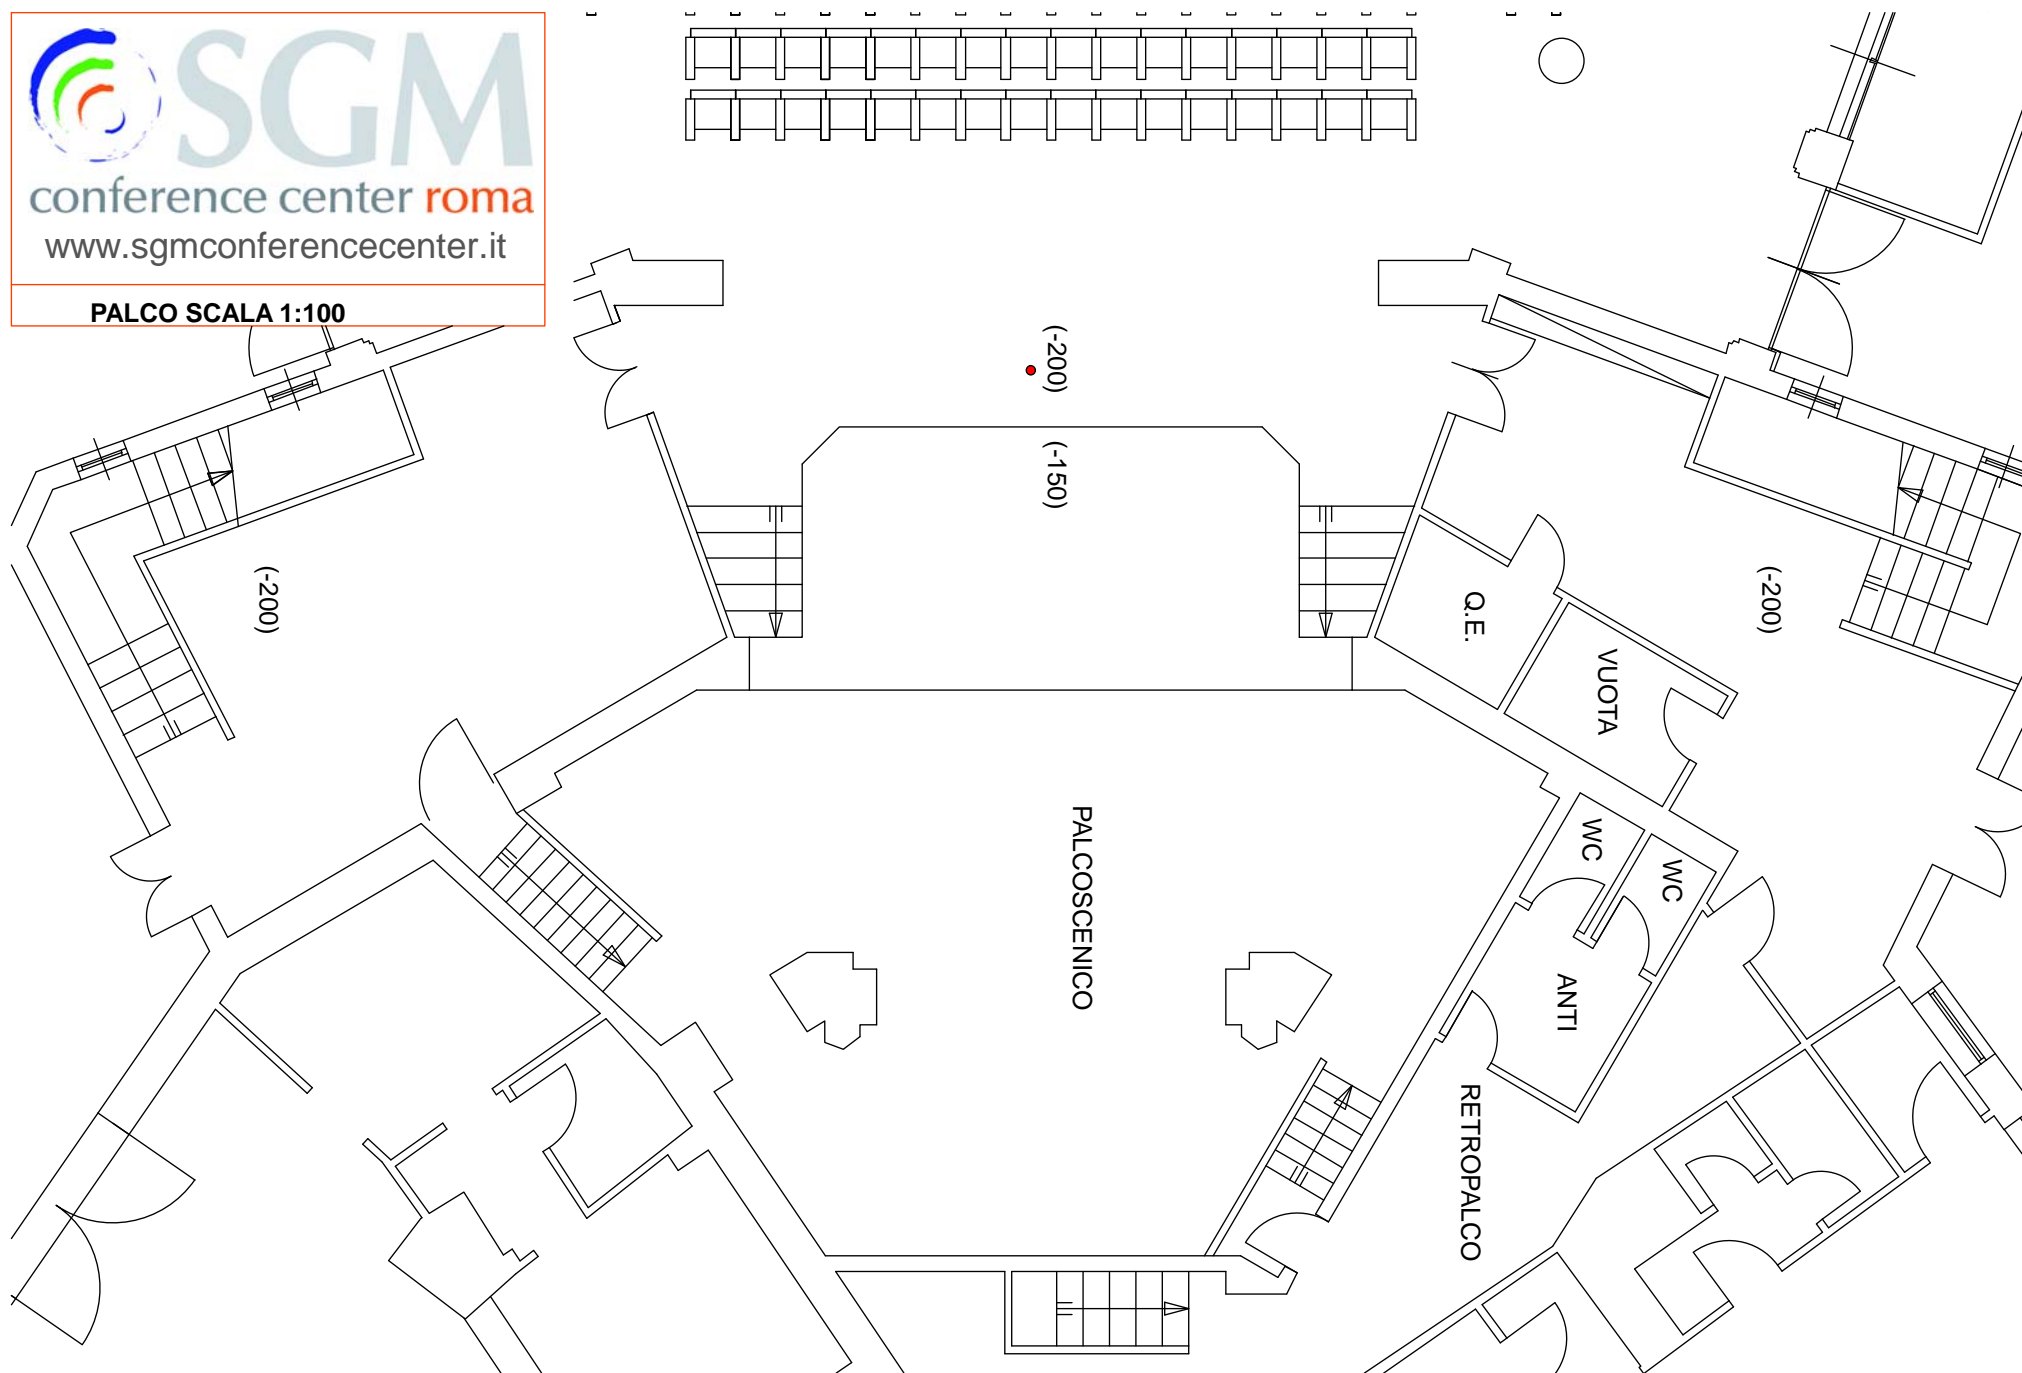

conference center roma

www.sgmconferencecenter.it

AUDITORIUM SCALA 1:200

conference center roma

www.sgmconferencecenter.it

PALCO SCALA 1:100

PIANO TERRA SCALA 1:300