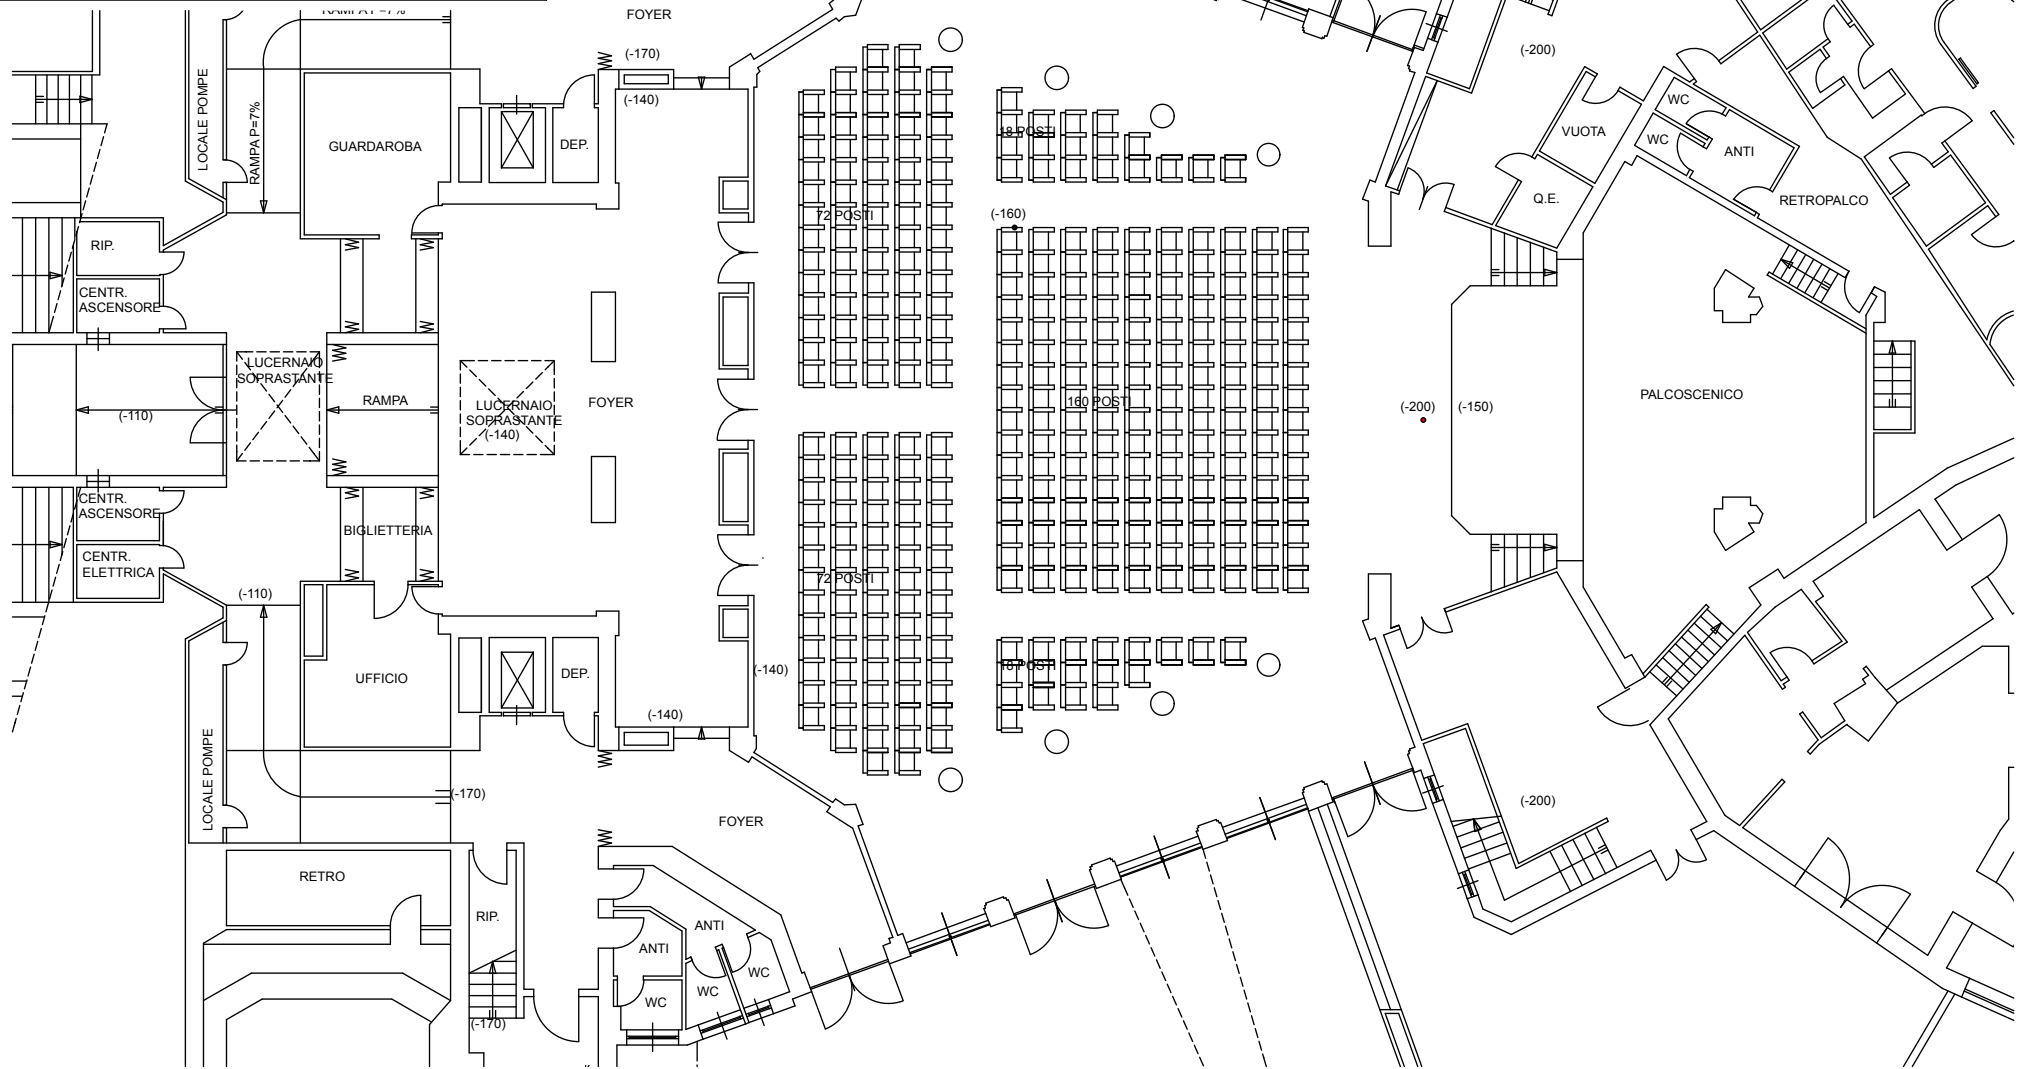

conference center roma

www.sgmconferencecenter.it

AUDITORIUM SCALA 1:200

conference center roma

www.sgmconferencecenter.it

PALCO SCALA 1:100

PIANO TERRA SCALA 1:300